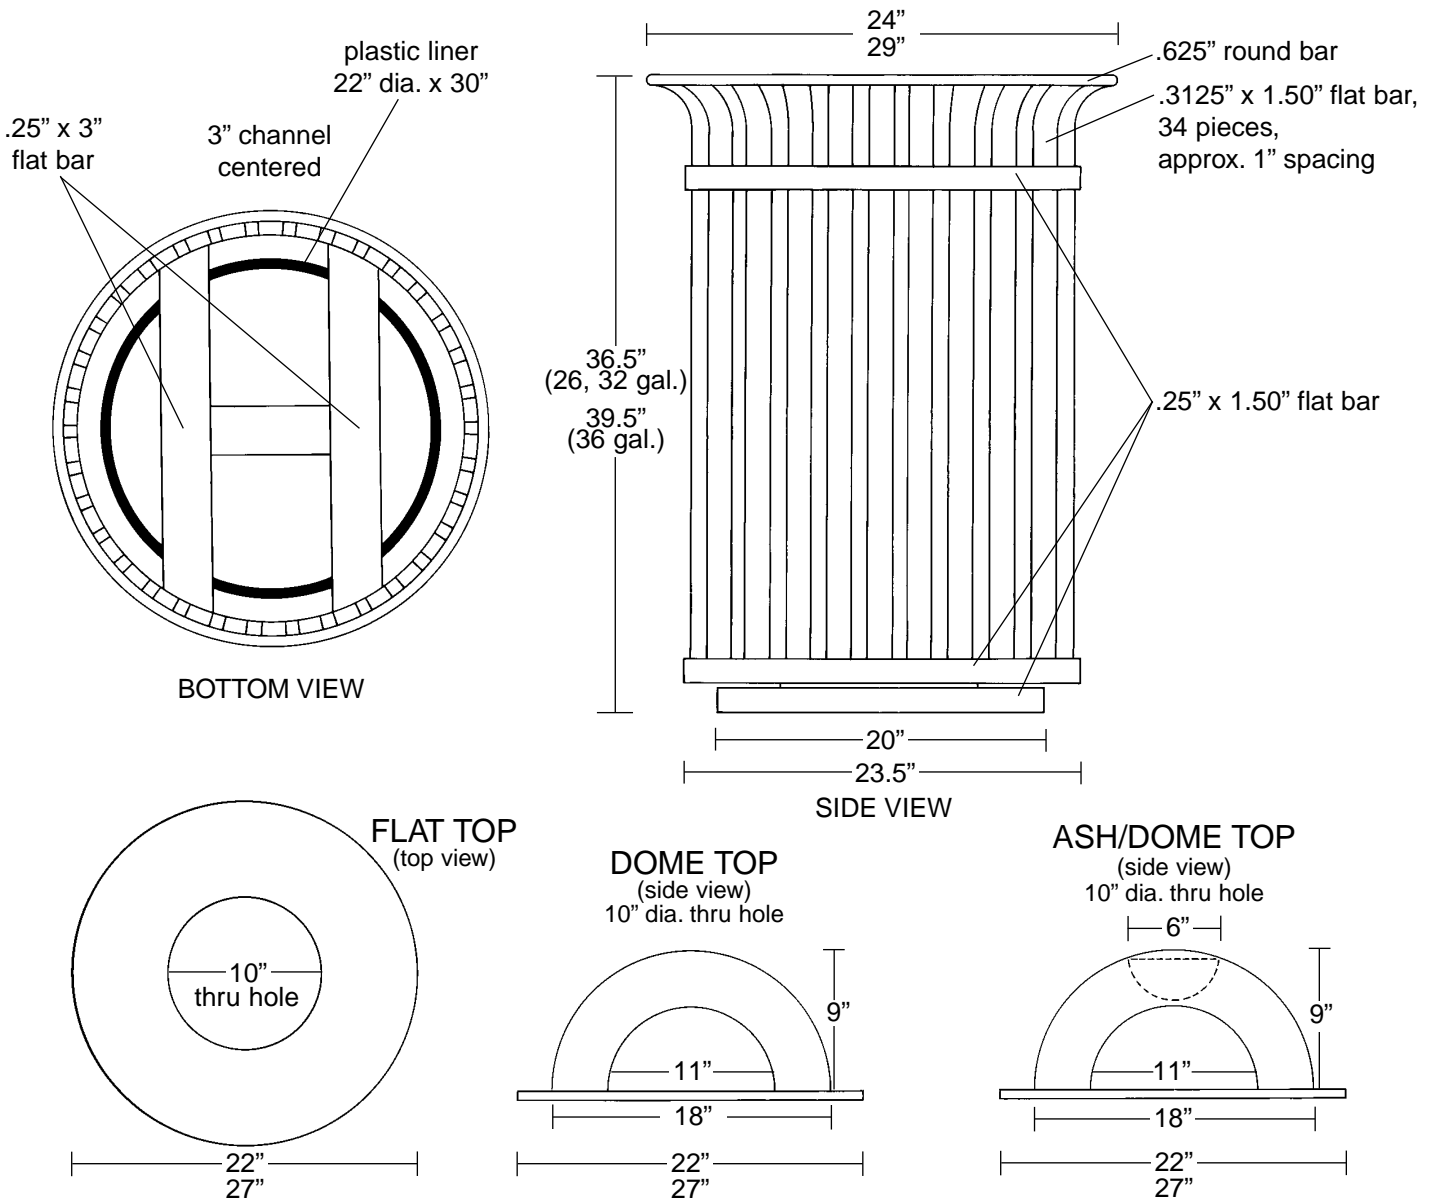

## Wenatchee Trash Receptacle

This receptacle provides an attractive solution to trash and litter in public places. It coordinates perfectly with all of the benches in Huntco's traditionally designed Northwest Series. The Wenatchee has an 4" flared top that tapers to a 23.5" diameter barrel that contains a removable 26 gallon, 32 gallon or 36 gallon capacity plastic liner.

- Constructed of flat iron bar steel and solid round bar steel.
- Available with 3 different tops.
- Choice of three finishes:
  - Powder Coating (weather resistant Polyester TGIC, (6-8 mils thick) in an unlimited range of colors.
  - Stainless Steel, #4 Satin Finish.
  - Thermoplastic Coating (10-12 mils thick) in red, black, green, blue, gray, white, yellow and brown.

All Wenatchee tops can be secured with aircraft security cable.