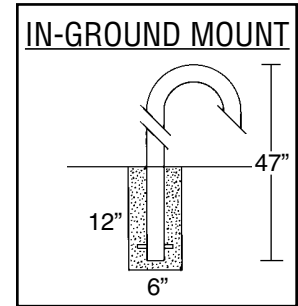

INNOVATION.

SITE FURNISHINGS

TRADITION.

Hopscotch Bike Racks

Each unit is constructed of 2.375" O.D. 2" I.D. x 0.154" wall
ASTM A53 *schedule 40* steel pipe.

- Hopscotch Racks are 36" high and hold 4 to 11 bikes
- Surface Mount on 4"x .1875" steel flat bar or In-Ground Mount
- Choice of four finishes:
 - Hot Dipped Galvanized
 - Powder Coating (weather resistant Polyester TGIC, 6-8 mils thick) in an unlimited range of colors
 - ASTM A314 *schedule 40* TP304 Stainless Steel, #4 Satin Finish
 - Thermoplastic Coating (10-12 mils thick) in red, black, green, blue, gray, white, yellow and brown

Hopscotch 4

Hopscotch 11

Also available:

Hopscotch 5* 56.13" long

Hopscotch 7 91.63" long

Hopscotch 9 127.13" long

Hopscotch 6 73.88" long

Hopscotch 8 109.38" long

Hopscotch 10 144.88" long

*Model numbers refer to bike capacity of the rack.

Call HUNTCO at 1.800.547.5909 or 503.224.8700

Fax HUNTCO at 503.274.2055

Visit our website at www.huntco.com or see us at www.sweets.com