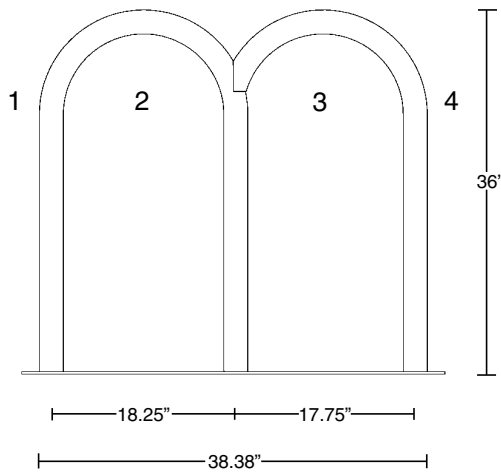

INNOVATION.

SITE FURNISHINGS

TRADITION.

Hopscotch Bike Racks

Each unit is constructed of 2.375" O.D. 2" I.D. x 0.154" wall
ASTM A53 *schedule 40* steel pipe.

- Hopscotch Racks are 36" high and hold 4 to 11 bikes
- Surface Mount on 4"x .1875" steel flat bar or In-Ground Mount
- Choice of four finishes:
 - Hot Dipped Galvanized
 - Powder Coating (weather resistant Polyester TGIC, 6-8 mils thick) in an unlimited range of colors
 - ASTM A314 *schedule 40* TP304 Stainless Steel, #4 Satin Finish
 - Thermoplastic Coating (10-12 mils thick) in red, black, green, blue, gray, white, yellow and brown

Hopscotch 4

Hopscotch 11

Also available:

Hopscotch 5* 56.13" long

Hopscotch 7 91.63" long

Hopscotch 9 127.13" long

Hopscotch 6 73.88" long

Hopscotch 8 109.38" long

Hopscotch 10 144.88" long

*Model numbers refer to bike capacity of the rack.

Call HUNTCO at 1.800.547.5909 or 503.224.8700

Fax HUNTCO at 503.274.2055

Visit our website at www.huntco.com or see us at www.sweets.com