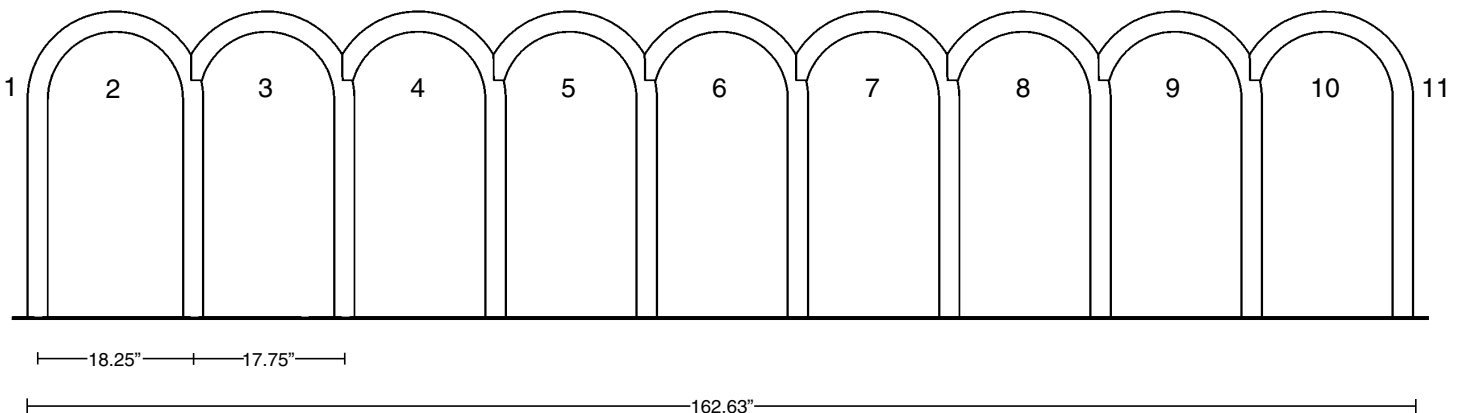

INNOVATION.

SITE FURNISHINGS

TRADITION.

Hopscotch Bike Racks

Each unit is constructed of 2.375" O.D. 2" I.D. x 0.154" wall
ASTM A53 *schedule 40* steel pipe.

- Hopscotch Racks are 36" high and hold 4 to 11 bikes
- Surface Mount on 4"x .1875" steel flat bar or In-Ground Mount
- Choice of four finishes:
 - Hot Dipped Galvanized
 - Powder Coating (weather resistant Polyester TGIC, 6-8 mils thick) in an unlimited range of colors
 - ASTM A314 *schedule 40* TP304 Stainless Steel, #4 Satin Finish
 - Thermoplastic Coating (10-12 mils thick) in red, black, green, blue, gray, white, yellow and brown

Hopscotch 4

Hopscotch 11

Also available:

Hopscotch 5* 56.13" long

Hopscotch 7 91.63" long

Hopscotch 9 127.13" long

Hopscotch 6 73.88" long

Hopscotch 8 109.38" long

Hopscotch 10 144.88" long

*Model numbers refer to bike capacity of the rack.

Call HUNTCO at 1.800.547.5909 or 503.224.8700

Fax HUNTCO at 503.274.2055

Visit our website at www.huntco.com or see us at www.sweets.com