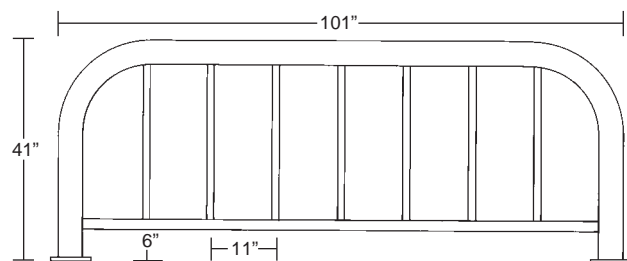

Bike Bed (BB8 and BB10)

A new way to get MORE bikes parked in LESS space!
This model holds up to 8 bikes in its 77"(195.6 cm) length
or 10 bikes in its 101"(256.5 cm) length.
Made of 4.5"(11.4 cm) O.D. 4"(10.2 cm) I.D. schedule 40
steel pipe with 1.5"(3.8 cm) and 1"(2.5 cm) diameter steel
bars welded in place as spacers. 41"(104.1 cm) height.

- Mounting Options (see detail)
  - Flange Mount
  - Free-Standing
  - In-Ground
- Choice of four finishes:
  - Hot Dipped Galvanized
  - Powder Coating (weather resistant Polyester TGIC, 6-8 mils thick) in an unlimited range of colors.
  - Stainless Steel, #4 Satin Finish.
  - Thermoplastic Coating (10-12 mils thick) in red, black, green, blue, gray, white, yellow and brown.

BB10