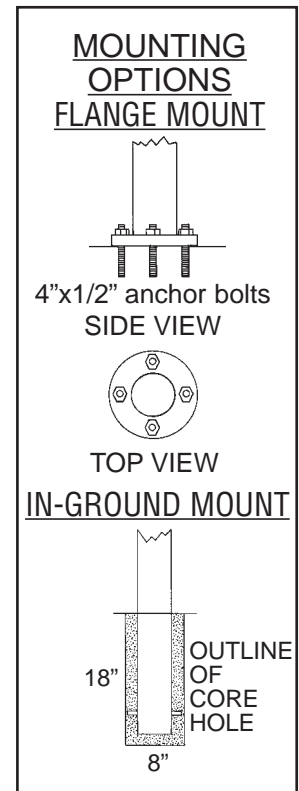

Bike Bed (BB8 and BB10)

A new way to get MORE bikes parked in LESS space!
This model holds up to 8 bikes in its 77"(195.6 cm) length
or 10 bikes in its 101"(256.5 cm) length.
Made of 4.5"(11.4 cm) O.D. 4"(10.2 cm) I.D. schedule 40
steel pipe with 1.5"(3.8 cm) and 1"(2.5 cm) diameter steel
bars welded in place as spacers. 41"(104.1 cm) height.

- Mounting Options (see detail)
  - Flange Mount
  - Free-Standing
  - In-Ground
- Choice of four finishes:
  - Hot Dipped Galvanized
  - Powder Coating (weather resistant Polyester TGIC, 6-8 mils thick) in an unlimited range of colors.
  - Stainless Steel, #4 Satin Finish.
  - Thermoplastic Coating (10-12 mils thick) in red, black, green, blue, gray, white, yellow and brown.

BB8