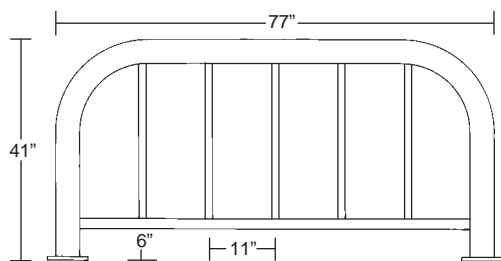

Bike Bed (BB8 and BB10)

A new way to get MORE bikes parked in LESS space!
This model holds up to 8 bikes in its 77"(195.6 cm) length
or 10 bikes in its 101"(256.5 cm) length.
Made of 4.5"(11.4 cm) O.D. 4"(10.2 cm) I.D. schedule 40
steel pipe with 1.5"(3.8 cm) and 1"(2.5 cm) diameter steel
bars welded in place as spacers. 41"(104.1 cm) height.

- Mounting Options (see detail)
  - Flange Mount
  - Free-Standing
  - In-Ground
- Choice of four finishes:
  - Hot Dipped Galvanized
  - Powder Coating (weather resistant Polyester TGIC, 6-8 mils thick) in an unlimited range of colors.
  - Stainless Steel, #4 Satin Finish.
  - Thermoplastic Coating (10-12 mils thick) in red, black, green, blue, gray, white, yellow and brown.

BB8